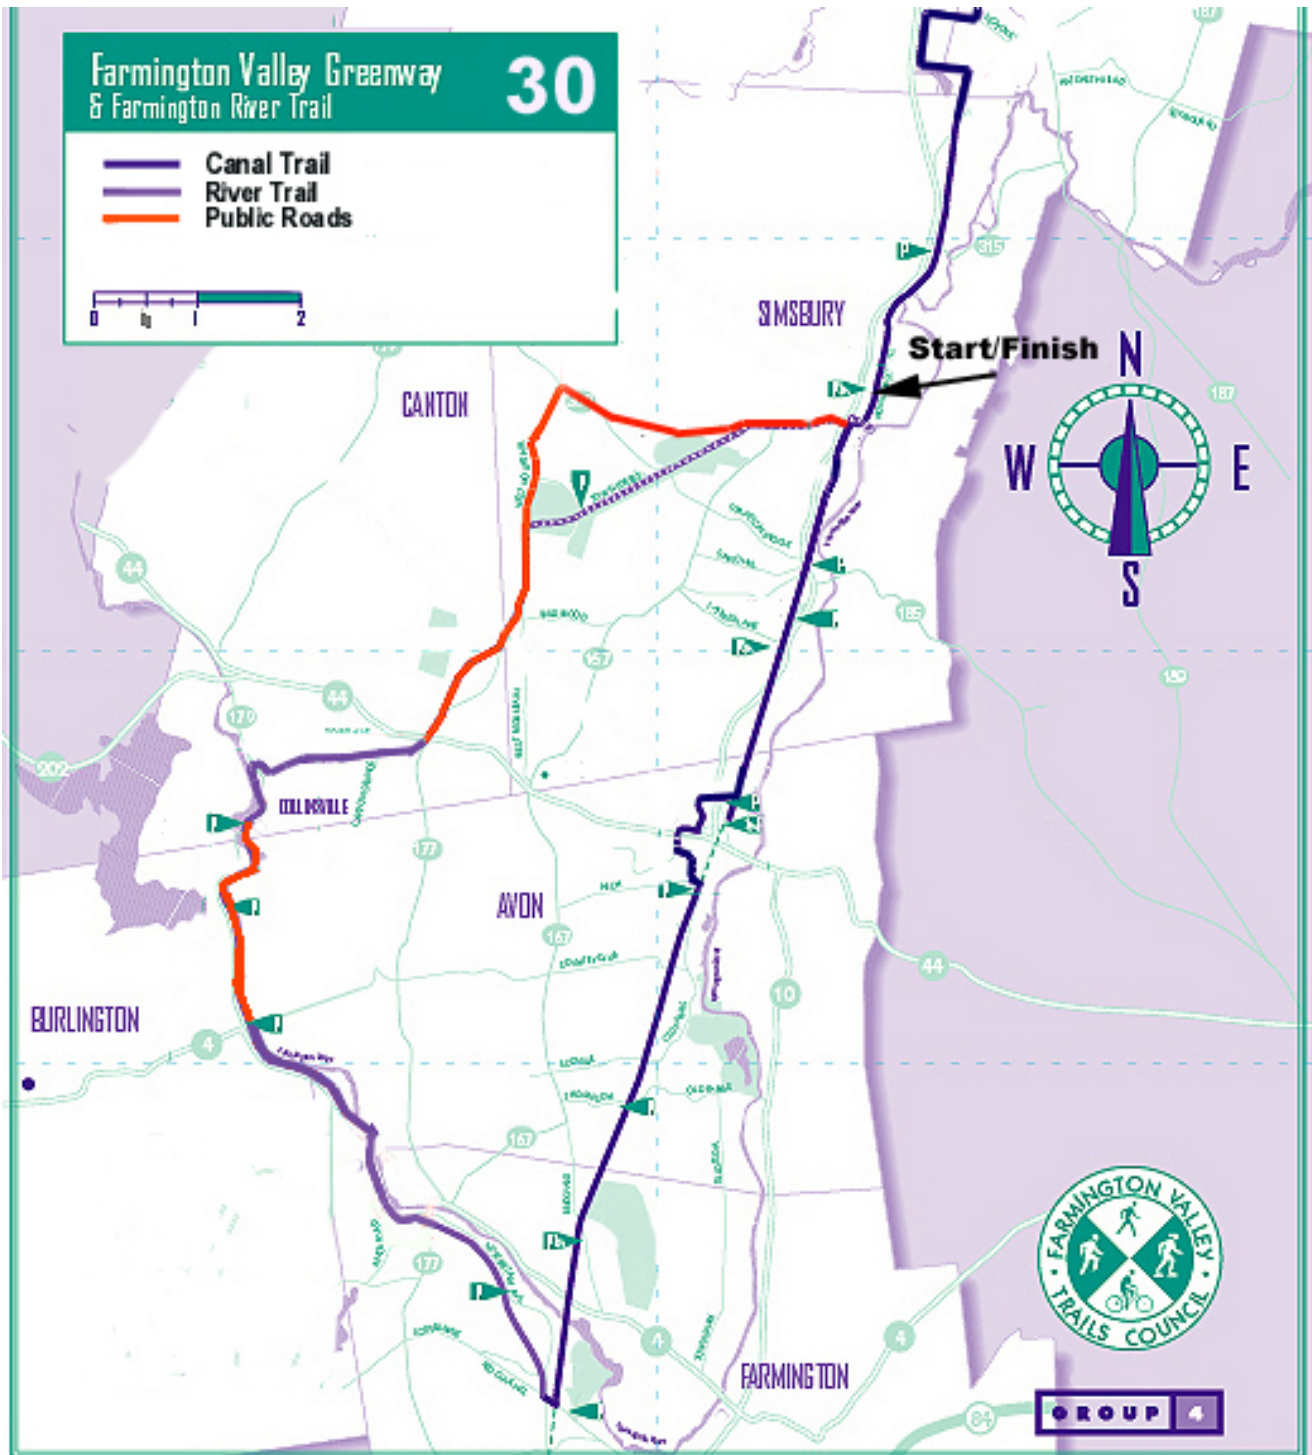

**IN CASE OF EMERGENCY DIAL (860) 593-4298 or (860) 202-3928
South Sag Wagon (860) 841-0620; North Sag Wagon (860) 614-7150**

PLEASE REMEMBER

We share the road with others. Extend neighbors the same courtesy you expect by:

- ◆ Announcing yourself loudly to pedestrians as you pass on the left.
- ◆ Obeying all traffic laws, lights, signs, and marshals.
- ◆ Using hand signals to let motorists and other riders know of your intentions.
- ◆ Exercising common sense.
- ◆ Riding right in single file - sharing the road with all vehicles.